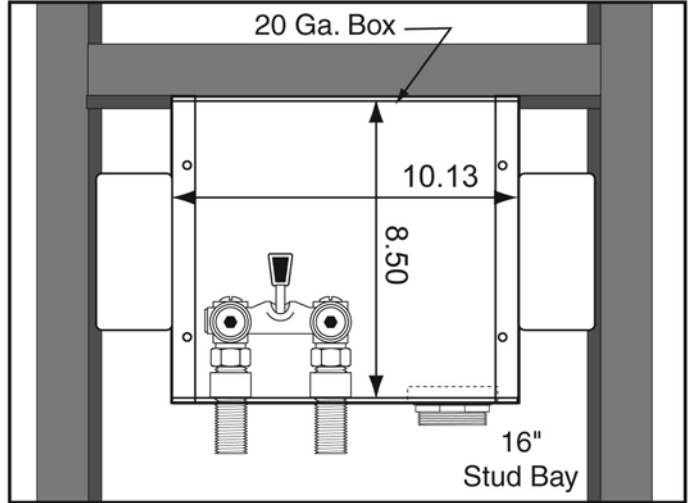

WBED200 Galvanized Right Drain

SPECIFICATIONS

Furnish and install recessed Guy Gray washing machine outlet box with 110v and 220v electrical outlet. Washing Machine outlet box shall be furnished with single lever and 2" threaded drain fitting and locknut. Unit shall be product code 82045 as manufactured by IPS Corporation in Collierville, TN.

| PROD. CODE |
|------------|
| 82045 |

| MODEL# | DESCRIPTION |
|---------|--|
| WBED200 | Galvanized Right Drain Outlet Box with Single Lever Valve-2" Drain Kit-3 Wire outlet |

www.ipscorp.com watertite@ipscorp.com
 202 Industrial Park Ln, P.O. Box 220 Collierville, TN 38027, USA ▪ TEL: 901-853-5001 ▪ WATS: 800-888-8312 ▪ FAX: 901-853-5008
 455 West Victoria, Compton, CA 90220, USA ▪ TEL: 310-898-3300 ▪ WATS: 800-421-2677 ▪ FAX: 310-898-3390