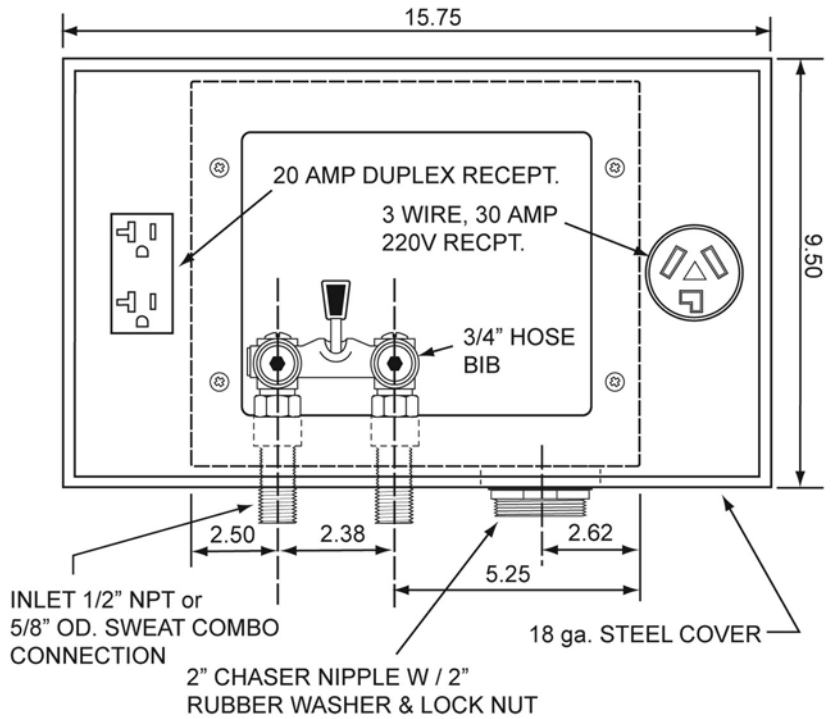

WBED200 Galvanized Right Drain

SPECIFICATIONS

Furnish and install recessed Guy Gray washing machine outlet box with 110v and 220v electrical outlet. Washing Machine outlet box shall be furnished with single lever and 2" threaded drain fitting and locknut. Unit shall be product code 82045 as manufactured by IPS Corporation in Collierville, TN.

| PROD. CODE |
|------------|
| 82045 |

| MODEL# | DESCRIPTION |
|---------|--|
| WBED200 | Galvanized Right Drain Outlet Box with Single Lever Valve-2" Drain Kit-3 Wire outlet |

www.ipscorp.com watertite@ipscorp.com
 202 Industrial Park Ln, P.O. Box 220 Collierville, TN 38027, USA ▪ TEL: 901-853-5001 ▪ WATS: 800-888-8312 ▪ FAX: 901-853-5008
 455 West Victoria, Compton, CA 90220, USA ▪ TEL: 310-898-3300 ▪ WATS: 800-421-2677 ▪ FAX: 310-898-3390