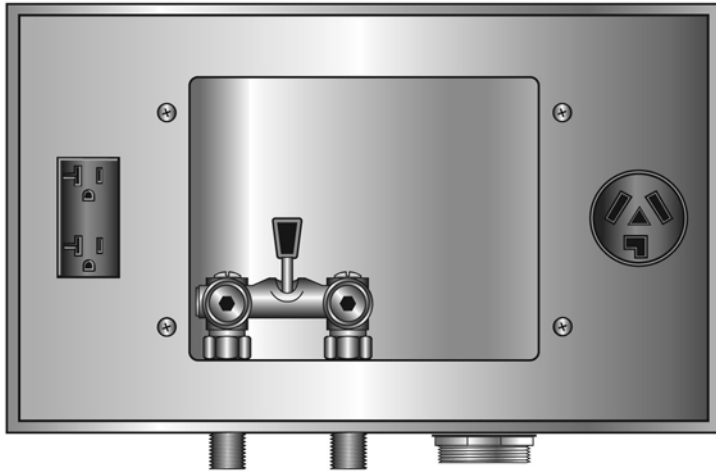

WBED200 Galvanized Right Drain

SPECIFICATIONS

Furnish and install recessed Guy Gray washing machine outlet box with 110v and 220v electrical outlet. Washing Machine outlet box shall be furnished with single lever and 2" threaded drain fitting and locknut. Unit shall be product code 82045 as manufactured by IPS Corporation in Collierville, TN.

| PROD. CODE |
|------------|
| 82045 |

| MODEL# | DESCRIPTION |
|---------|--|
| WBED200 | Galvanized Right Drain Outlet Box with Single Lever Valve-2" Drain Kit-3 Wire outlet |

www.ipscorp.com watertite@ipscorp.com
 202 Industrial Park Ln, P.O. Box 220 Collierville, TN 38027, USA ▪ TEL: 901-853-5001 ▪ WATS: 800-888-8312 ▪ FAX: 901-853-5008
 455 West Victoria, Compton, CA 90220, USA ▪ TEL: 310-898-3300 ▪ WATS: 800-421-2677 ▪ FAX: 310-898-3390