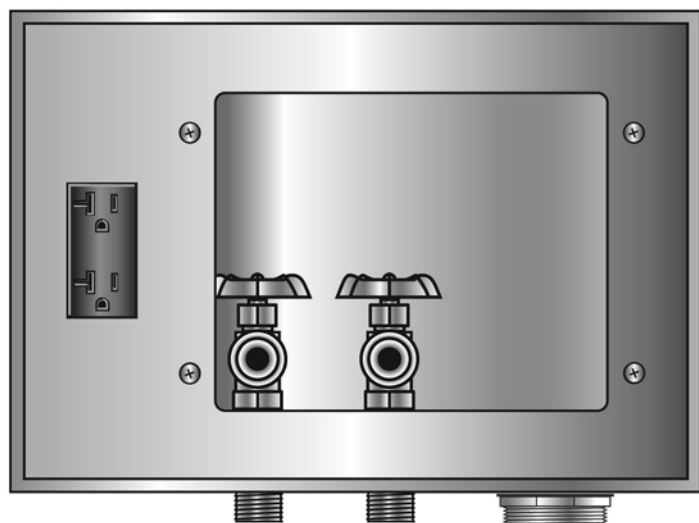

**FBE200 Galvanized Right Drain**

**SPECIFICATIONS**

Furnish and install recessed Guy Gray washing machine outlet box with 110v electrical outlet. Washing Machine Outlet Box shall be furnished with a 1/2" MIP/Sweat Valve and 2" threaded drain fitting and locknut. Unit shall be Guy Gray product code 82040 as manufactured by IPS Corporation in Collierville, TN.

PROD. CODE
82040

MODEL#	DESCRIPTION
FBE200	Galvanized Right Drain Outlet Box with 1/2" MIP/Swt Valve-2" Threaded Drain-3 Wire Outlet

Think Outside the Box with the IPS Family of Professional Brands

[www.ipscorp.com](http://www.ipscorp.com)    [watertite@ipscorp.com](mailto:watertite@ipscorp.com)