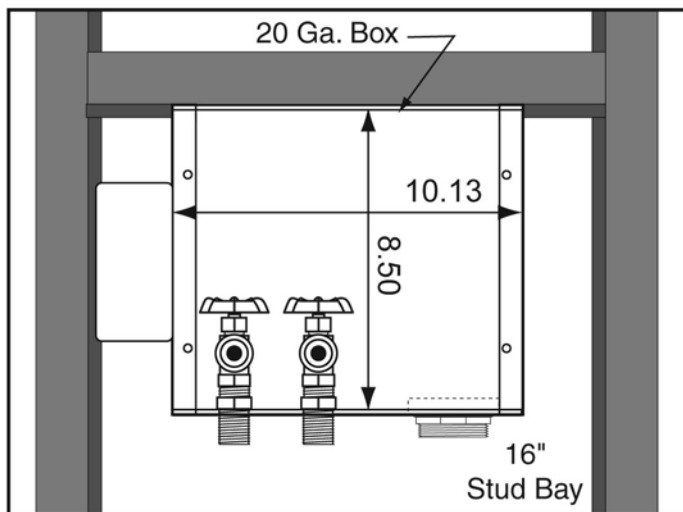

**FBE200 Galvanized Right Drain**

**SPECIFICATIONS**

Furnish and install recessed Guy Gray washing machine outlet box with 110v electrical outlet. Washing Machine Outlet Box shall be furnished with a 1/2" MIP/Sweat Valve and 2" threaded drain fitting and locknut. Unit shall be Guy Gray product code 82040 as manufactured by IPS Corporation in Collierville, TN.

PROD. CODE
82040

MODEL#	DESCRIPTION
FBE200	Galvanized Right Drain Outlet Box with 1/2" MIP/Swt Valve-2" Threaded Drain-3 Wire Outlet

Think Outside the Box with the IPS Family of Professional Brands

[www.ipscorp.com](http://www.ipscorp.com)    [watertite@ipscorp.com](mailto:watertite@ipscorp.com)