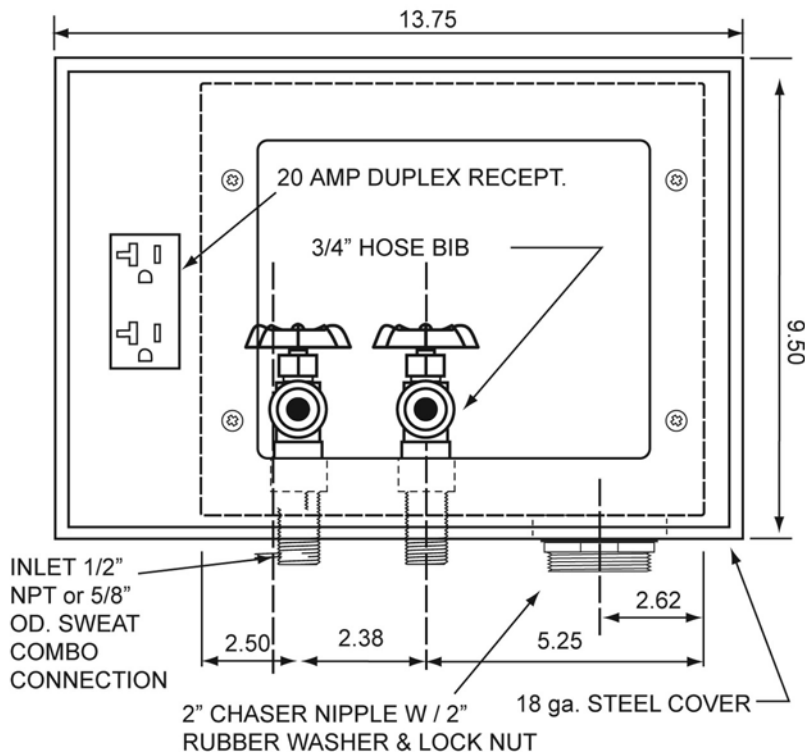

**FBE200 Galvanized Right Drain**

**SPECIFICATIONS**

Furnish and install recessed Guy Gray washing machine outlet box with 110v electrical outlet. Washing Machine Outlet Box shall be furnished with a 1/2" MIP/Sweat Valve and 2" threaded drain fitting and locknut. Unit shall be Guy Gray product code 82040 as manufactured by IPS Corporation in Collierville, TN.

PROD. CODE
82040

MODEL#	DESCRIPTION
FBE200	Galvanized Right Drain Outlet Box with 1/2" MIP/Swt Valve-2" Threaded Drain-3 Wire Outlet

Think Outside the Box with the IPS Family of Professional Brands

[www.ipscorp.com](http://www.ipscorp.com)    [watertite@ipscorp.com](mailto:watertite@ipscorp.com)