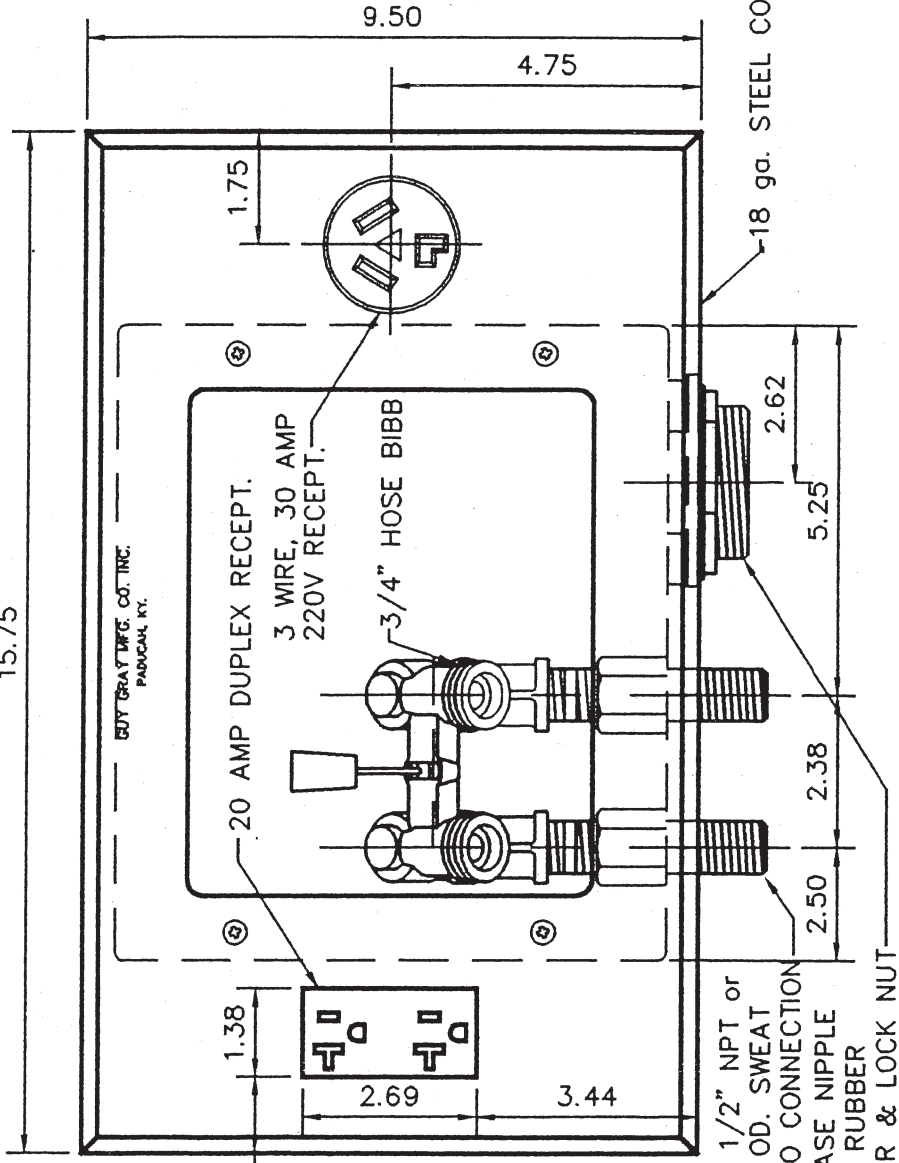

NOTE:
FITTINGS NOT SHOWN
FOR CLARITY
THIS VIEW

GUY GRAY MFG. CO. INC.
PADUCAH, KY.

INLET 1/2" NPT or
5/8" OD. SWEAT
COMBO CONNECTION
2" CHASE NIPPLE
W/ 2" RUBBER
WASHER & LOCK NUT

GUY GRAY MFG. CO. INC.
MODEL NO. WBED200