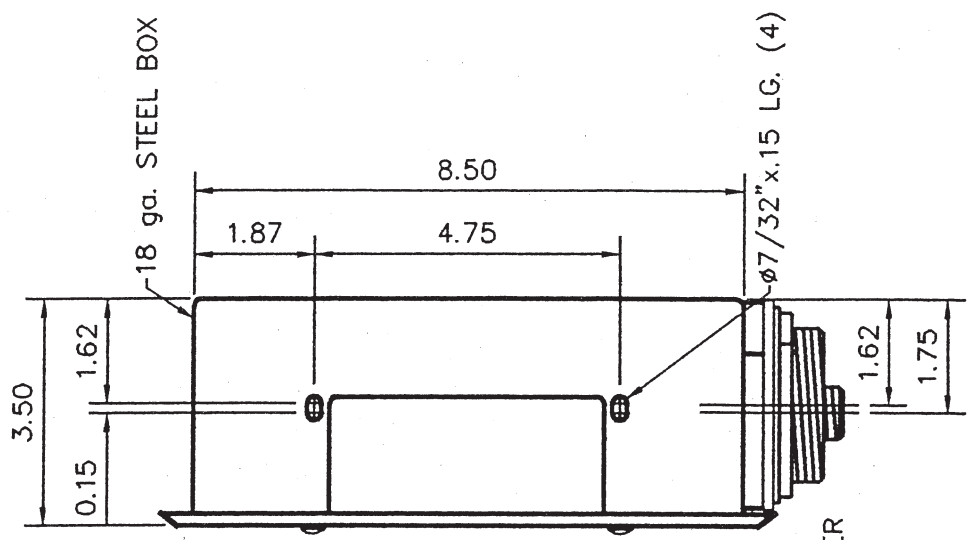

NOTE:
FITTINGS NOT SHOWN
FOR CLARITY
THIS VIEW

GUY GRAY MFG. CO. INC.
PADUCAH, KY.

INLET 1/2" NPT or
5/8" OD. SWEAT
COMBO CONNECTION
2" CHASE NIPPLE
W/ 2" RUBBER
WASHER & LOCK NUT

GUY GRAY MFG. CO. INC.
MODEL NO. WBED200