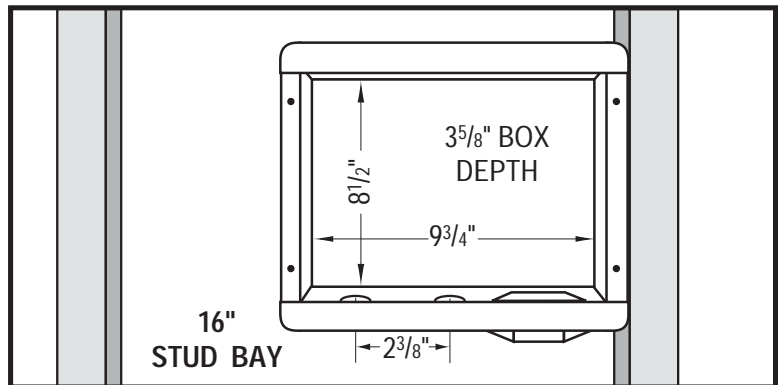

SPECIFICATION SUBMITTAL SHEET

Washing Machine Outlet Box w/Single Lever Valve/Hammer Arrester

SPECIFICATION

Furnish and install Guy Gray galvanized metal washing machine outlet box with provided single lever valve and hammer arresters. Drain option is right hand. Unit shall be product code WB200HA as manufactured by IPS Corporation in Collierville, TN.