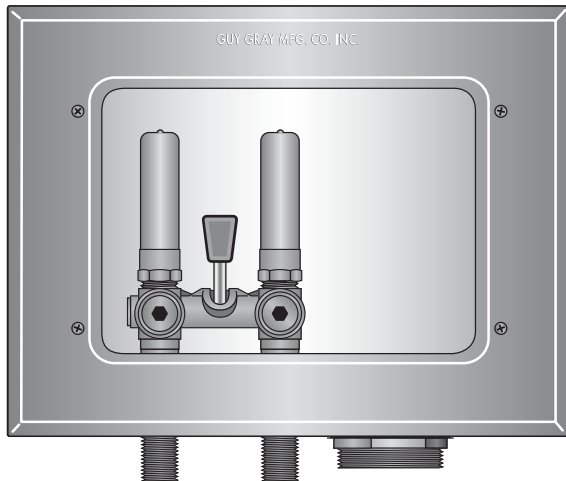

SPECIFICATION SUBMITTAL SHEET

Washing Machine Outlet Box w/Single Lever Valve/Hammer Arrester

SPECIFICATION

Furnish and install Guy Gray galvanized metal washing machine outlet box with provided single lever valve and hammer arresters. Drain option is right hand. Unit shall be product code WB200HA as manufactured by IPS Corporation in Collierville, TN.

PRODUCT #	DESCRIPTION
82048	WB200HA Guy Gray metal WMOB with single lever solder valve with hammer arrester

Manufacturers of **WELD-ON** and **WATER-TITE** Products

202 Industrial Park Ln • P.O. Box 220 • Collierville, TN 38027, U.S.A. Tel: 901-853-5001 • Wats: 1-800-888-8312 • Fax: 901-853-5008
 455 West Victoria • Compton, CA 90220, U.S.A. • Tel: 310-898-3300 • Wats: 1-800-421-2677 • Fax: 310-898-3390