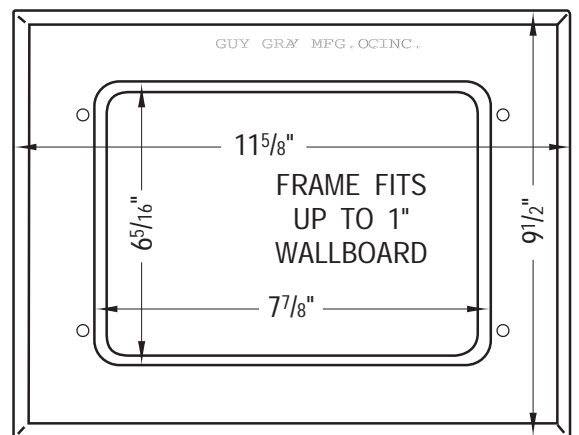

SPECIFICATION SUBMITTAL SHEET

Washing Machine Outlet Box w/Single Lever Valve/Hammer Arrester

SPECIFICATION

Furnish and install Guy Gray galvanized metal washing machine outlet box with provided single lever valve and hammer arresters. Drain option is right hand. Unit shall be product code WB200HA as manufactured by IPS Corporation in Collierville, TN.